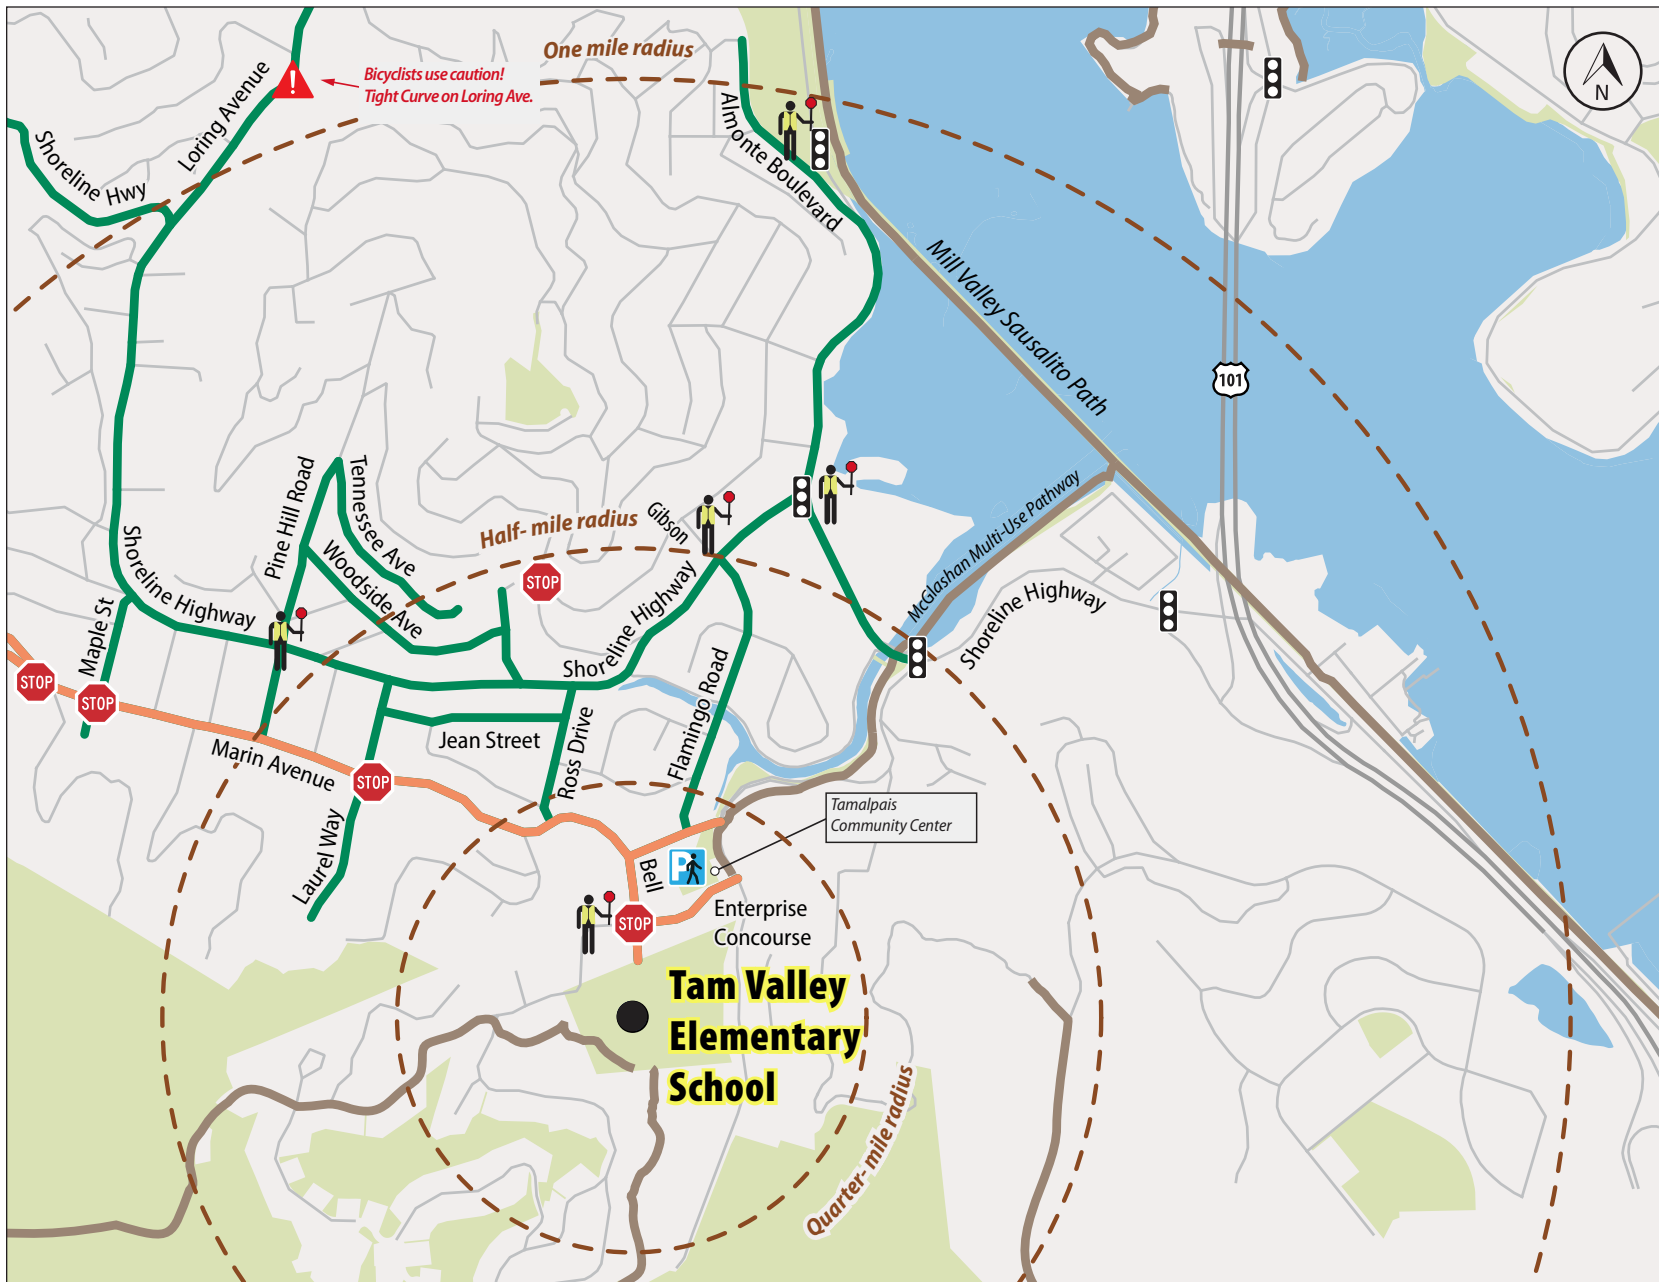

Suggested Routes to School

TAM VALLEY ELEMENTARY SCHOOL

Mill Valley School District

LEGEND

- Recommended Walking Routes
- Recommended Bike Route
- Multi-use Trail
- Traffic Signals
- All Way Stop
- Approved Crossing Guard Location
- Park & Walk

OCTOBER, 2021